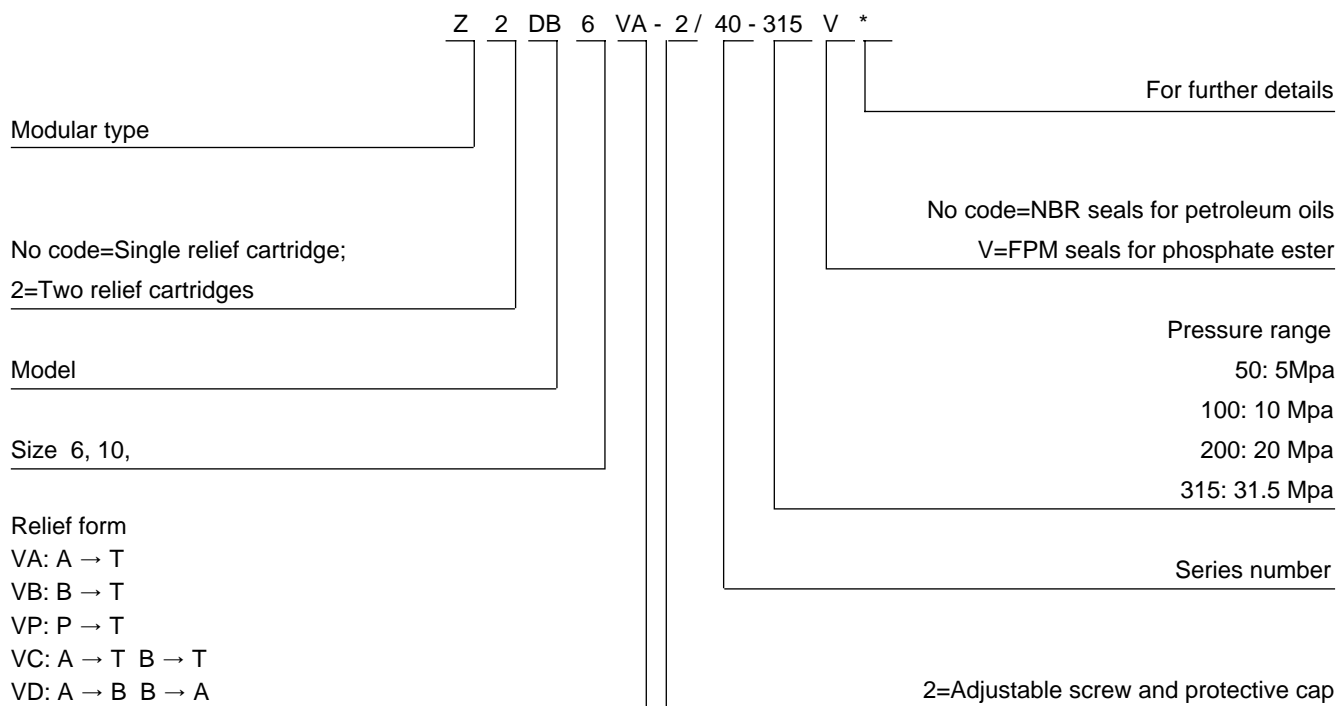

## ZDB/Z2DB SERIES RELIEF MODULAR VALVES

Pressure relief valves of ZDB/Z2DB series are pilot operated style modular valves.

### Technical data

Size	6	10	16	22
Operating pressure (MPa)	31.5	31.5	31.5	31.5
Flow rate (L/min.)	60	100	200	400
Oil temperature range (°C)	-20~70	-20~70	-20~70	-20~70

Installation dimensions refer to page 5, 8.

▶ Operating pressure vs. flow

- 1 AV (A - B)
- 2 VA
- 3 VB, VC
- 4 VP, VD (B - A)

- 1 VA, VB
- 2 VP
- 3 VC
- 4 VD (A - B)
- 5 VD (B - A)