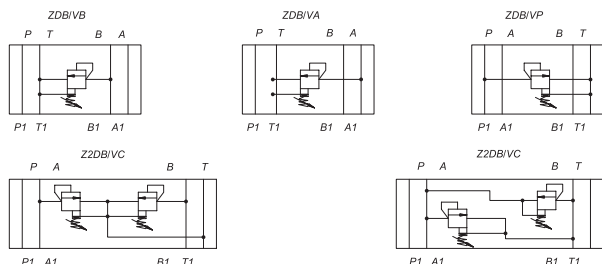

## ZDB/Z2DB SERIES RELIEF MODULAR VALVES

Pressure relief valves of ZDB/Z2DB series are pilot operated style modular valves.

### Technical data

Size	6	10	16	22
Operating pressure (MPa)	31.5	31.5	31.5	31.5
Flow rate (L/min.)	60	100	200	400
Oil temperature range (°C)	-20~70	-20~70	-20~70	-20~70

Installation dimensions refer to page 5, 8.

▶ Operating pressure vs. flow

- 1 AV (A - B)
- 2 VA
- 3 VB, VC
- 4 VP, VD (B - A)

- 1 VA, VB
- 2 VP
- 3 VC
- 4 VD (A - B)
- 5 VD (B - A)