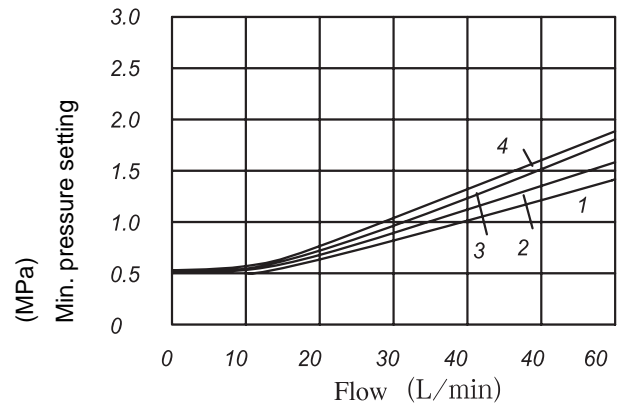

### Technical data

Size	6	10	16	22
Operating pressure (MPa)	31.5	31.5	31.5	31.5
Flow rate (L/min.)	60	100	200	400
Oil temperature range (°C)	-20~70	-20~70	-20~70	-20~70

Installation dimensions refer to page 5, 8.

▶ Operating pressure vs. flow

- 1 AV (A - B)
- 2 VA
- 3 VB, VC
- 4 VP, VD (B - A)

- 1 VA, VB
- 2 VP
- 3 VC
- 4 VD (A - B)
- 5 VD (B - A)