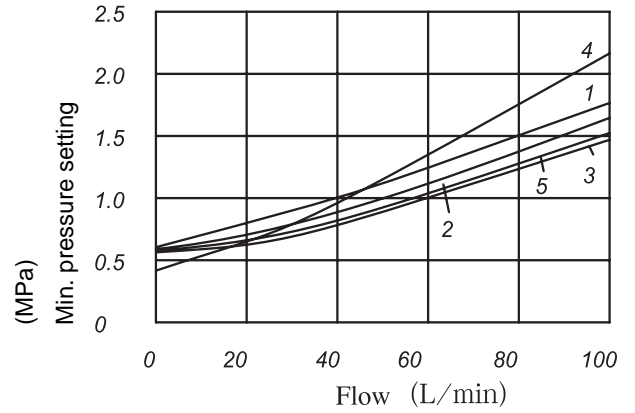

## ZDB/Z2DB SERIES RELIEF MODULAR VALVES

Pressure relief valves of ZDB/Z2DB series are pilot operated style modular valves.

### Technical data

Size	6	10	16	22
Operating pressure (MPa)	31.5	31.5	31.5	31.5
Flow rate (L/min.)	60	100	200	400
Oil temperature range (°C)	-20~70	-20~70	-20~70	-20~70

Installation dimensions refer to page 5, 8.

▶ Operating pressure vs. flow

- 1 AV (A - B)
- 2 VA
- 3 VB, VC
- 4 VP, VD (B - A)

- 1 VA, VB
- 2 VP
- 3 VC
- 4 VD (A - B)
- 5 VD (B - A)