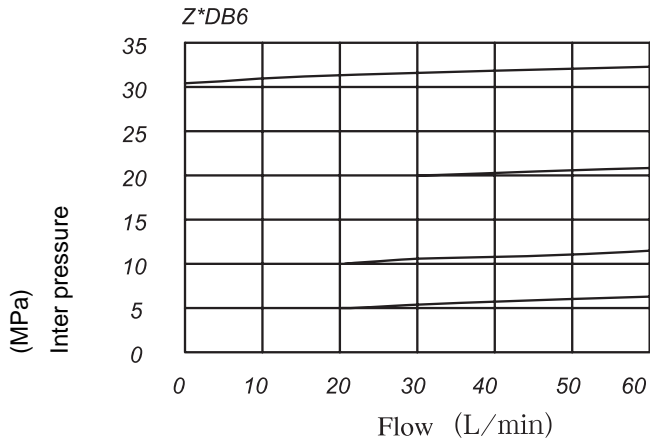

## ZDB/Z2DB SERIES RELIEF MODULAR VALVES

Pressure relief valves of ZDB/Z2DB series are pilot operated style modular valves.

### Technical data

Size	6	10	16	22
Operating pressure (MPa)	31.5	31.5	31.5	31.5
Flow rate (L/min.)	60	100	200	400
Oil temperature range (°C)	-20~70	-20~70	-20~70	-20~70

Installation dimensions refer to page 5, 8.

▶ Operating pressure vs. flow

- 1 AV (A - B)
- 2 VA
- 3 VB, VC
- 4 VP, VD (B - A)

- 1 VA, VB
- 2 VP
- 3 VC
- 4 VD (A - B)
- 5 VD (B - A)