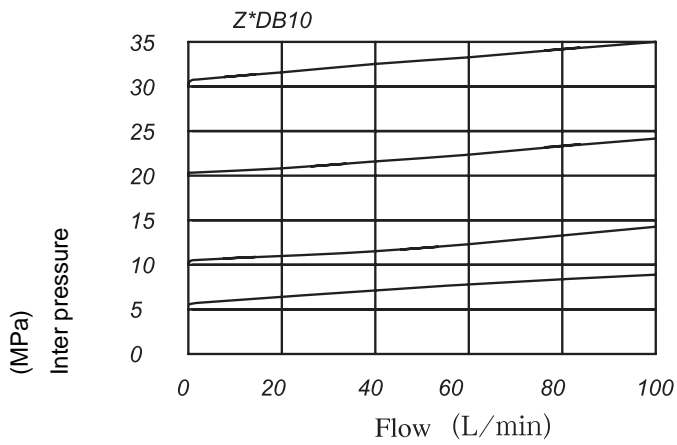

### Technical data

Size	6	10	16	22
Operating pressure (MPa)	31.5	31.5	31.5	31.5
Flow rate (L/min.)	60	100	200	400
Oil temperature range (°C)	-20~70	-20~70	-20~70	-20~70

Installation dimensions refer to page 5, 8.

▶ Operating pressure vs. flow

- 1 AV (A - B)
- 2 VA
- 3 VB, VC
- 4 VP, VD (B - A)

- 1 VA, VB
- 2 VP
- 3 VC
- 4 VD (A - B)
- 5 VD (B - A)